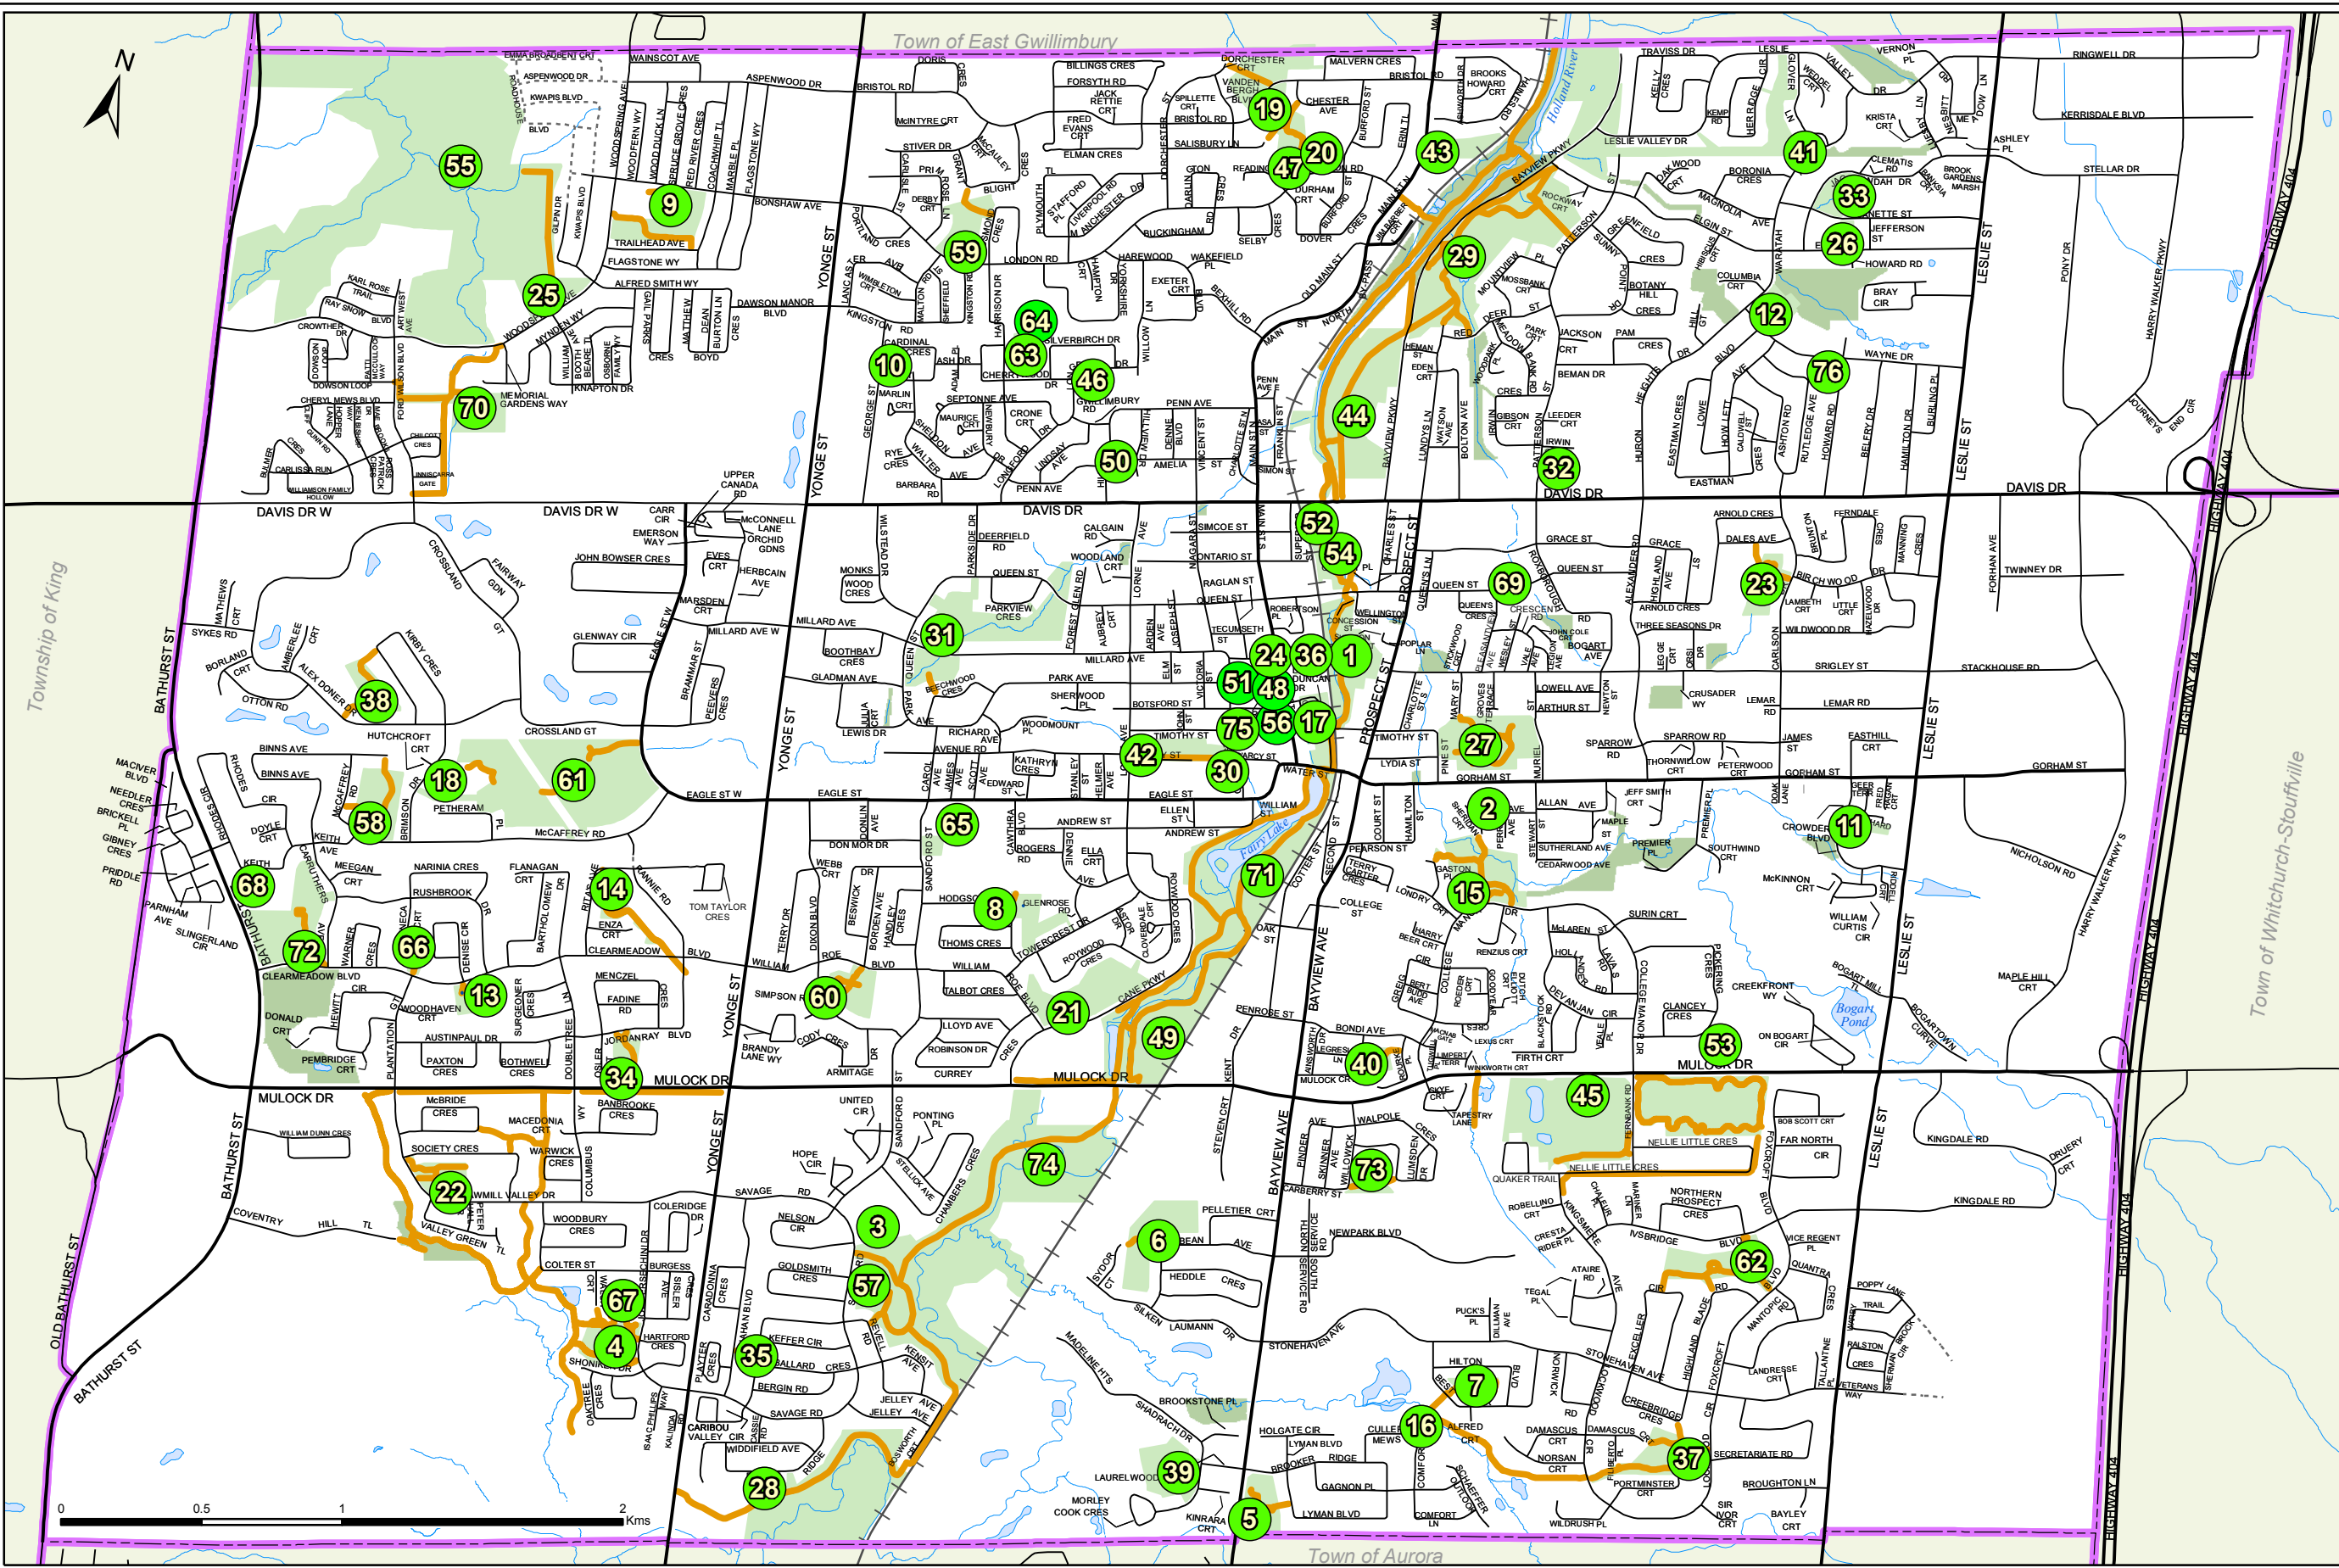

The Town of Newmarket Cultural Sites, Parks & Major Trails

1. **Legend**
2. # Park or Cultural Site
   - Trail
   - Property Parcel
   - Park Area
   - Open Space
   - Road
   - Proposed Road
   - | Railway
   - Watercourse
   - Waterbody
   - Municipal Boundary

#	Park or Cultural Sites	8	Beswick Park	16	Comfort Lane Park	24	Elman Campbell Museum	32	Hollingsworth Arena	40	Arnhem Park	48	Market Square	56	Old Town Hall	64	Rogers Wading Pool	72	Whipper Billy Watson Park
1	All Our Kids Play Park	9	Bonshaw Avenue Park	17	Community Centre Lands	25	Environmental Park	33	Jacarandah Park	41	Leslie Valley Park	49	Municipal Offices	57	Paul Semple Park	65	Sandford Parkette	73	Willowick Park
2	Allan Avenue Parkette	10	Cardinal Crescent Parkette	18	Crossland Recreation Centre	26	Evanslea Park	34	Jim Bond Park	42	Lions Park	50	Newmarket Heights Community Parkette	58	Persechini Park	66	Seneca Cook Parkette	74	Bailey Ecological Park
3	Armitage Recreation Centre	11	Charles Boyd Park	19	Denne Bush	27	Fairgrounds Park	35	Keffer Parkette	43	M J Stiles Park	51	Newmarket Public Library	59	Proctor Park	67	St John Chrysostom Recreation Centre	75	Meeting Tree
4	Armstrong Park	12	Charles Van Zant Park	20	Denne Recreation Centre	28	Foxtail Ridge Parkette	36	Keith Davis Tennis Centre	44	Mabel Davis Conservation Area	52	Newmarket Seniors' Meeting Place	60	Quaker Hill Park	68	St Nicholas Recreation Centre	76	Philmore Hamilton Park
5	Art Ferguson Park	13	Clare Salisbury Park	21	Dennis Park	29	George Richardson Park (Bayview Park)	37	Ken Sturgeon Park	45	Magna Centre	53	Newmarket Theatre	61	Ray Twinney Recreation Complex	69	Sunnyhill Park		
6	Audrie Sanderson Park	14	Clearmeadow Park	22	Dr Margaret Arkinstall Park	30	Gorman Pool (Outdoor)	38	Kirby Crescent Park	46	Maple Leaf Recreation Centre	54	Newmarket Youth & Recreation Centre	62	Rene Bray Park	70	Toth Park		
7	Best Family Parkette	15	College Manor Park	23	Drew Doak Park	31	Haskett Park	39	Laurelwood Parkette	47	Marilyn Powell Park	55	Northwest Quadrant Woodlot	63	Rogers Park	71	Wesley Brooks Conservation Area