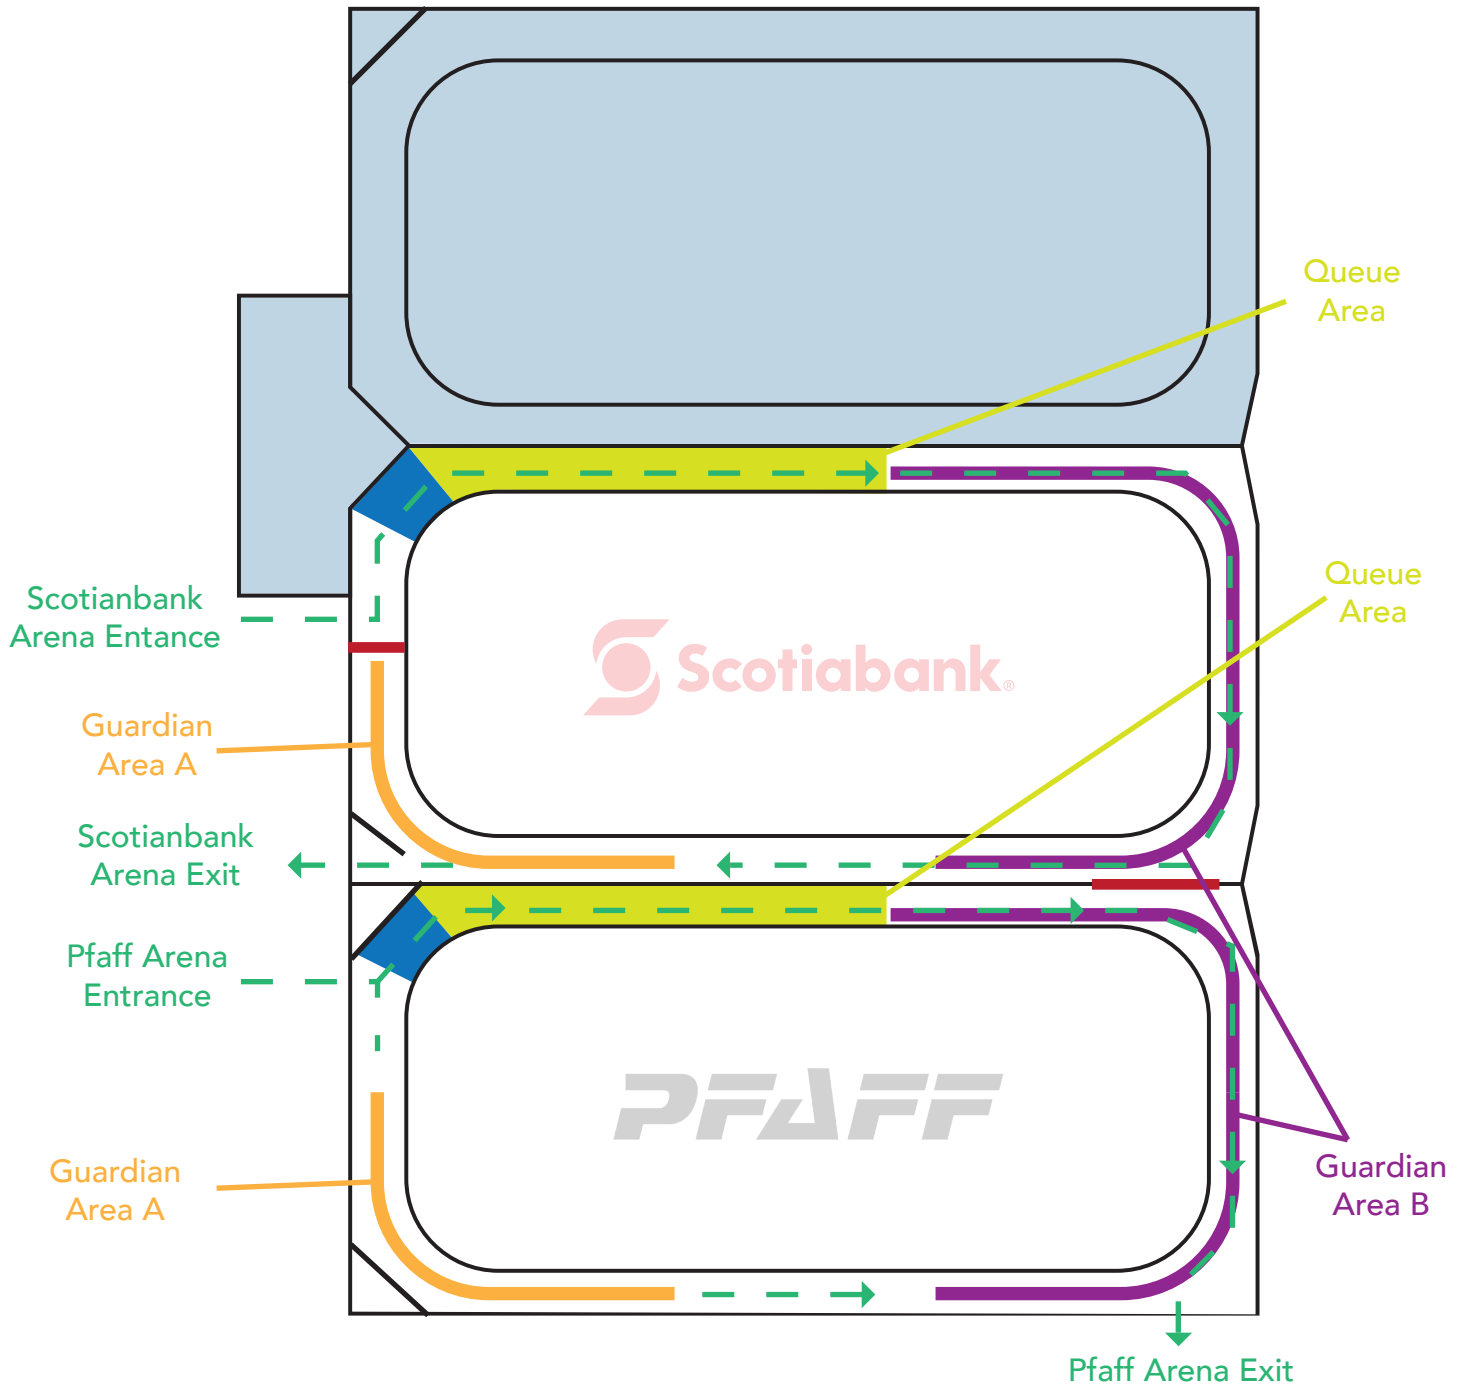

Magna Centre Rink Map

- Closed Off
- Area A
- Screening Area
- Area B
- Walk Way
- Queue Area