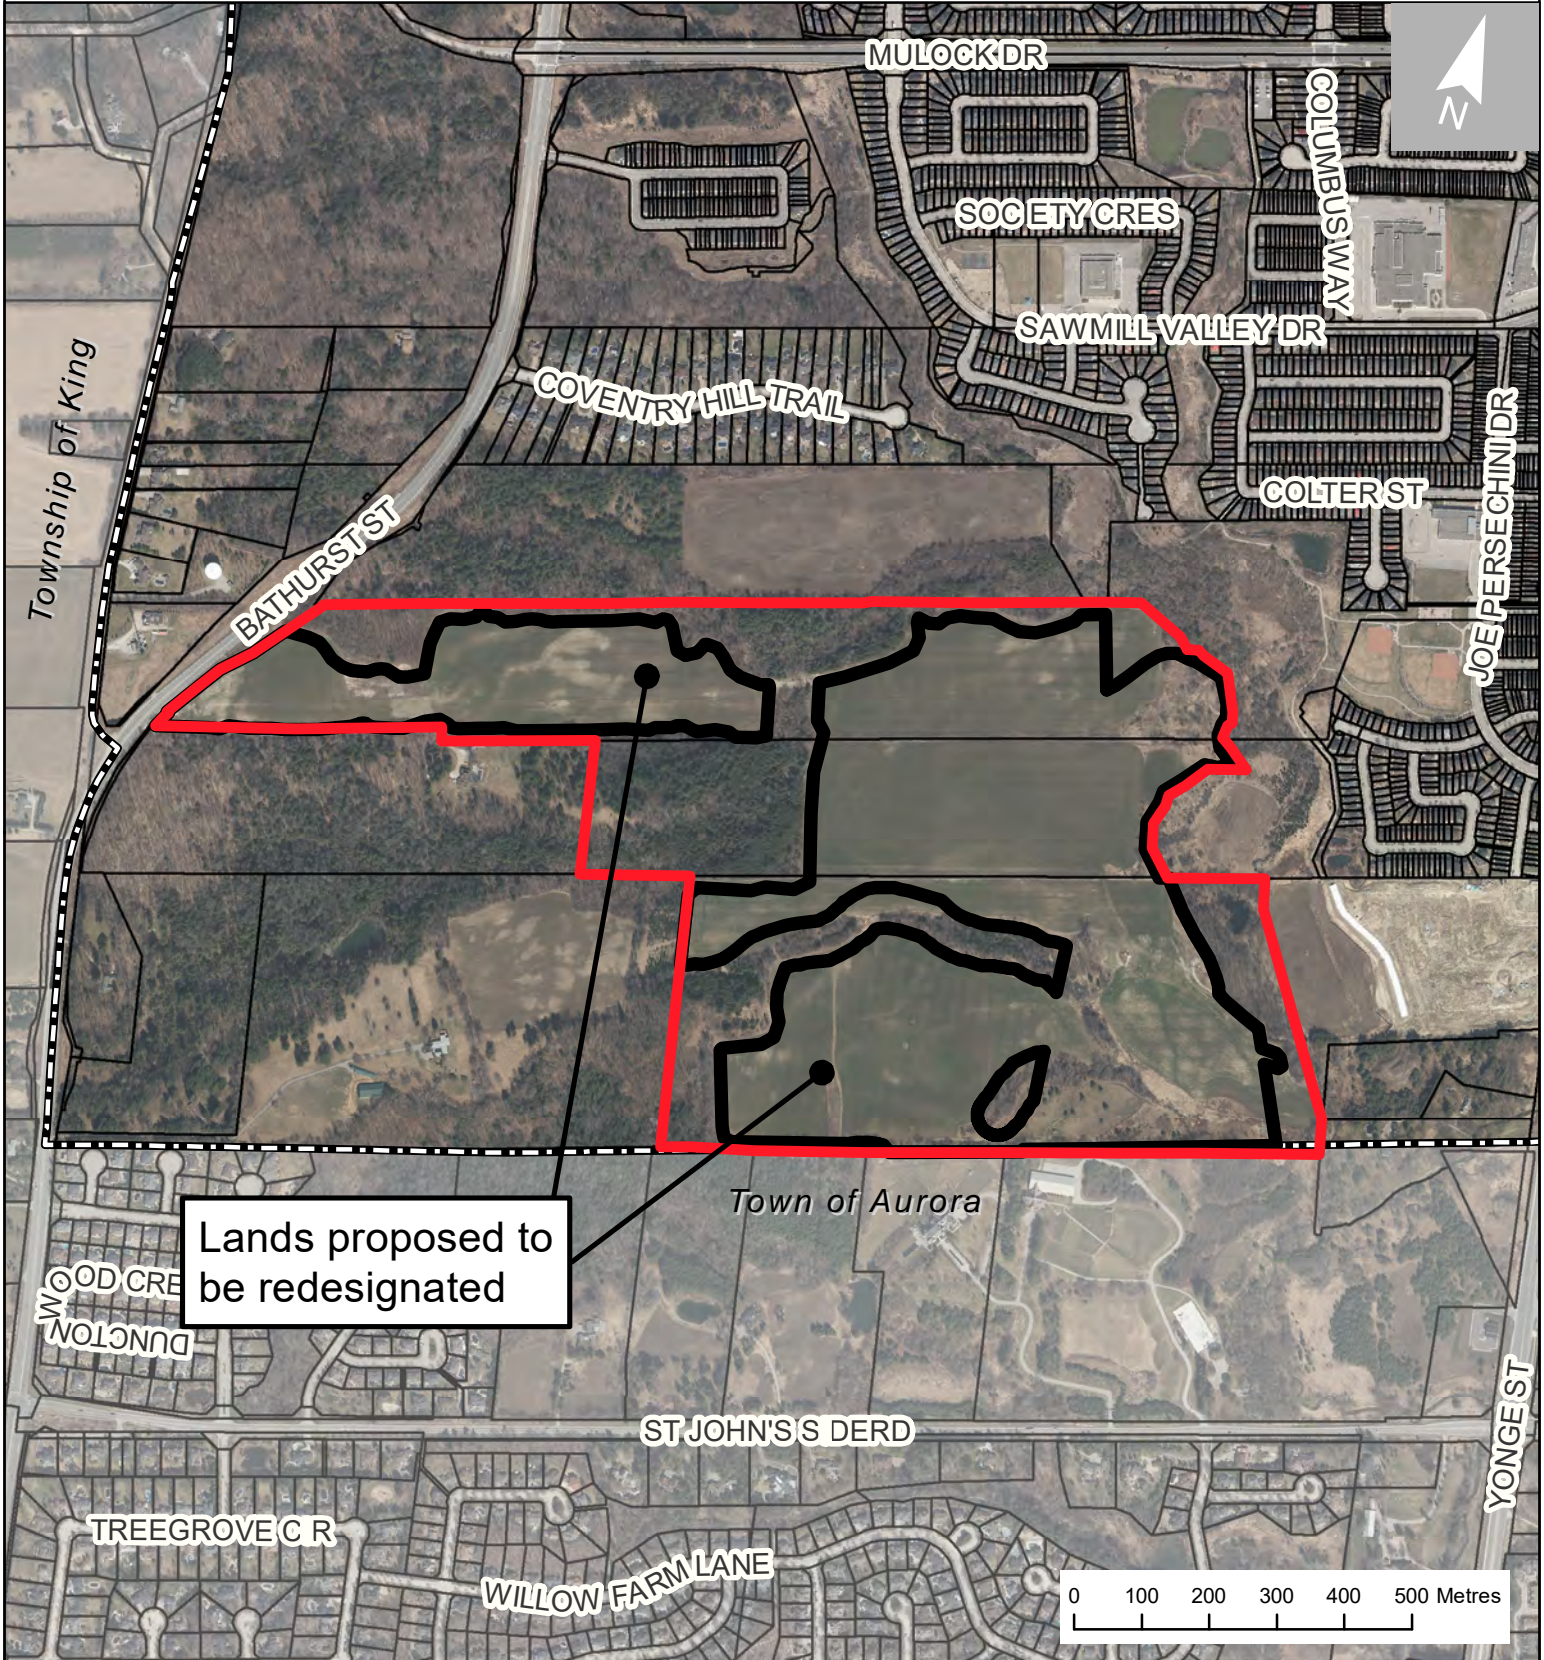

16250, 16356, 16450 Yonge Street

Lands proposed to be redesignated

 Lands proposed to be redesignated

 Subject Lands
16250, 16356, 16450 Yonge St

Designed & produced by
Information Technology – GIS
Printed: 2020-11-30.